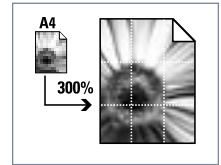

Toner Save Mode reduces toner consumption by about 25%, giving you more images per toner cartridge. You can just PUSH & SAVE up to 25% of Toner

Multiple functions

Auto Fit Copy

A small image to fit the printed page

Clone Copy

The same image in reduced size on one printed page

Poster Copy

One image can be enlarged up to 300% and printed in up to 9 exactly matching A4 prints.

Ease of use

OCR (Optical Character Recognition) software scans books and faxes, then transforms them into editable rich text.