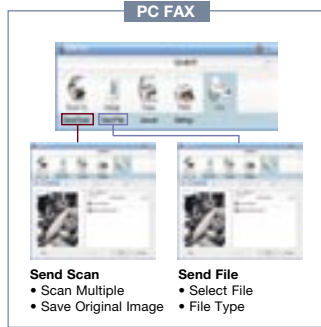

Saves time

Favorite Copy

Unlike the multiple steps required to do special copies, with SCX 4521 you need to press just the "Favourite Copy" button to complete the assigned special copy.

ID Copy

This exclusive ID copying allows you to consolidate copies without hassle or wasting time and paper.

PC Fax

With SCX-4521F you can send a FAX document directly from your PC through SmarThru 4 software.

Saves Money

Combining the functions of a printer, fax, scanner and copier saves you money and space.

One-Touch Toner Save Button