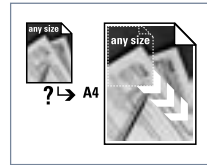

Multiple functions

Auto Fit Copy

A small image to fit the printed page