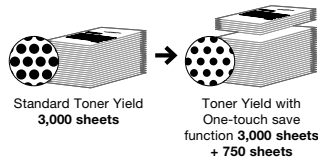

Saves time

Favorite Copy

Unlike the multiple steps required to do special copies, with SCX 4521 you need to press just the "Favourite Copy" button to complete the assigned special copy.

ID Copy

This exclusive ID copying allows you to consolidate copies without hassle or wasting time and paper.

PC Fax

With SCX-4521F you can send a FAX document directly from your PC through SmarThru 4 software.

Saves Money

Combining the functions of a printer, fax, scanner and copier saves you money and space.

One-Touch Toner Save Button

Toner Save Mode reduces toner consumption by about 25%, giving you more images per toner cartridge. You can just PUSH & SAVE up to 25% of Toner

Multiple functions

Auto Fit Copy

A small image to fit the printed page