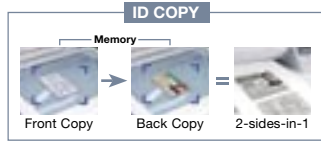

SAMSUNG

Samsung SCX 4521F Multi-Function Laser Printer

Get the power of versatility on your side

SCX 4521F

- Fast 20ppm Print/Copy Speed
- 3 Second Transmission with the 33.6Kbps Fax Modem
- Up to 99 Page Multi-copy, 25~400% Zoom Copy
- 16 MB System Memory
- Advanced Digital Copier – 2-Sides-in-1 (ID Copy), Auto-Fit, Clone, Poster, Copy Collation
- Auto Dial upto 100 locations
- 256 Level Gray Scale Colour Scanning Method
- Compatible with Linux and Windows
- 150-sheet Cassette Tray
- Efficient Saving Feature (Toner Saving Button)

SAMSUNG SCX 4521 MULTI-FUNCTION LASER PRINTER

Save time, save money and do more with the versatile 4-in-1 Multi-Function Laser Printer

Featuring high performance with a range of versatile features, the SCX-4521 is the ideal work center for your home office or small business.

Saves time

Favorite Copy

Unlike the multiple steps required to do special copies, with SCX 4521 you need to press just the "Favourite Copy" button to complete the assigned special copy.

ID Copy

This exclusive ID copying allows you to consolidate copies without hassle or wasting time and paper.